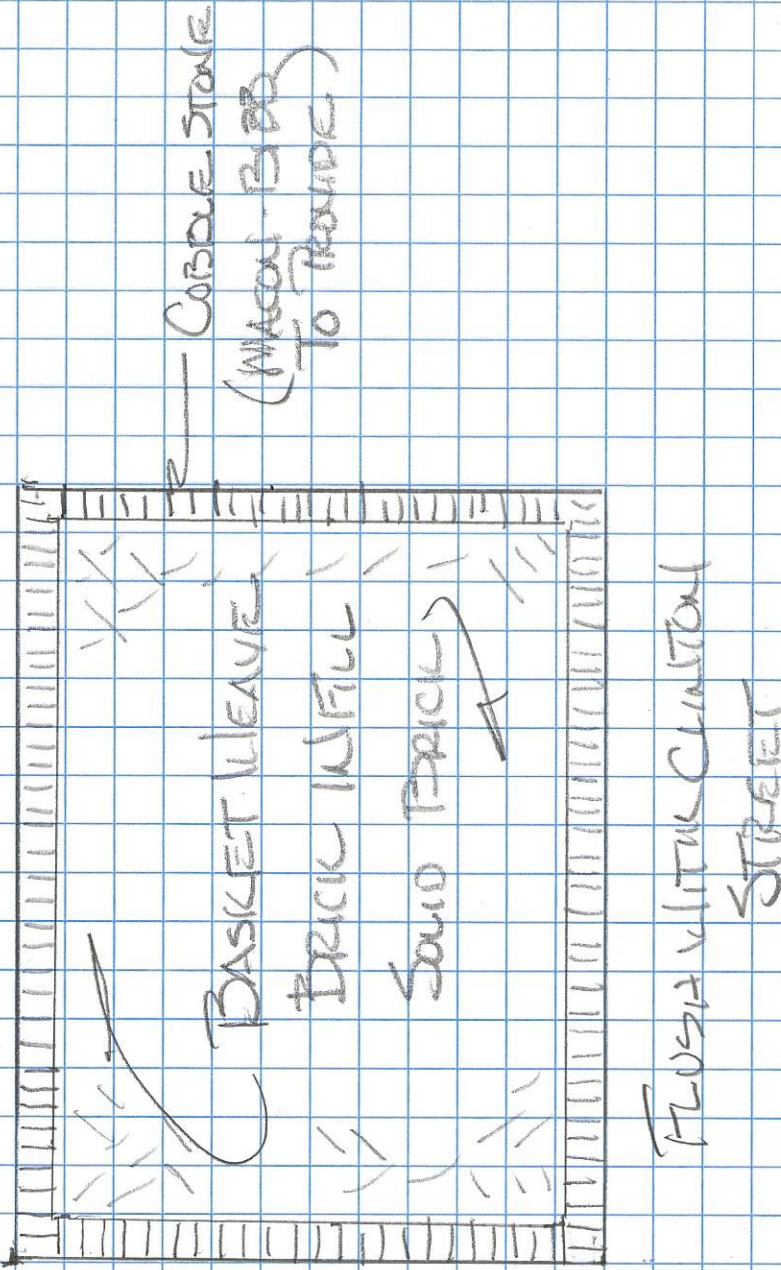

Typ Size  
Cobblestone

4" x 5" x 9"

Typ Size  
Brick - Solid

ENTRANCE DETAIL  
SCALE 1" = 5'-0"