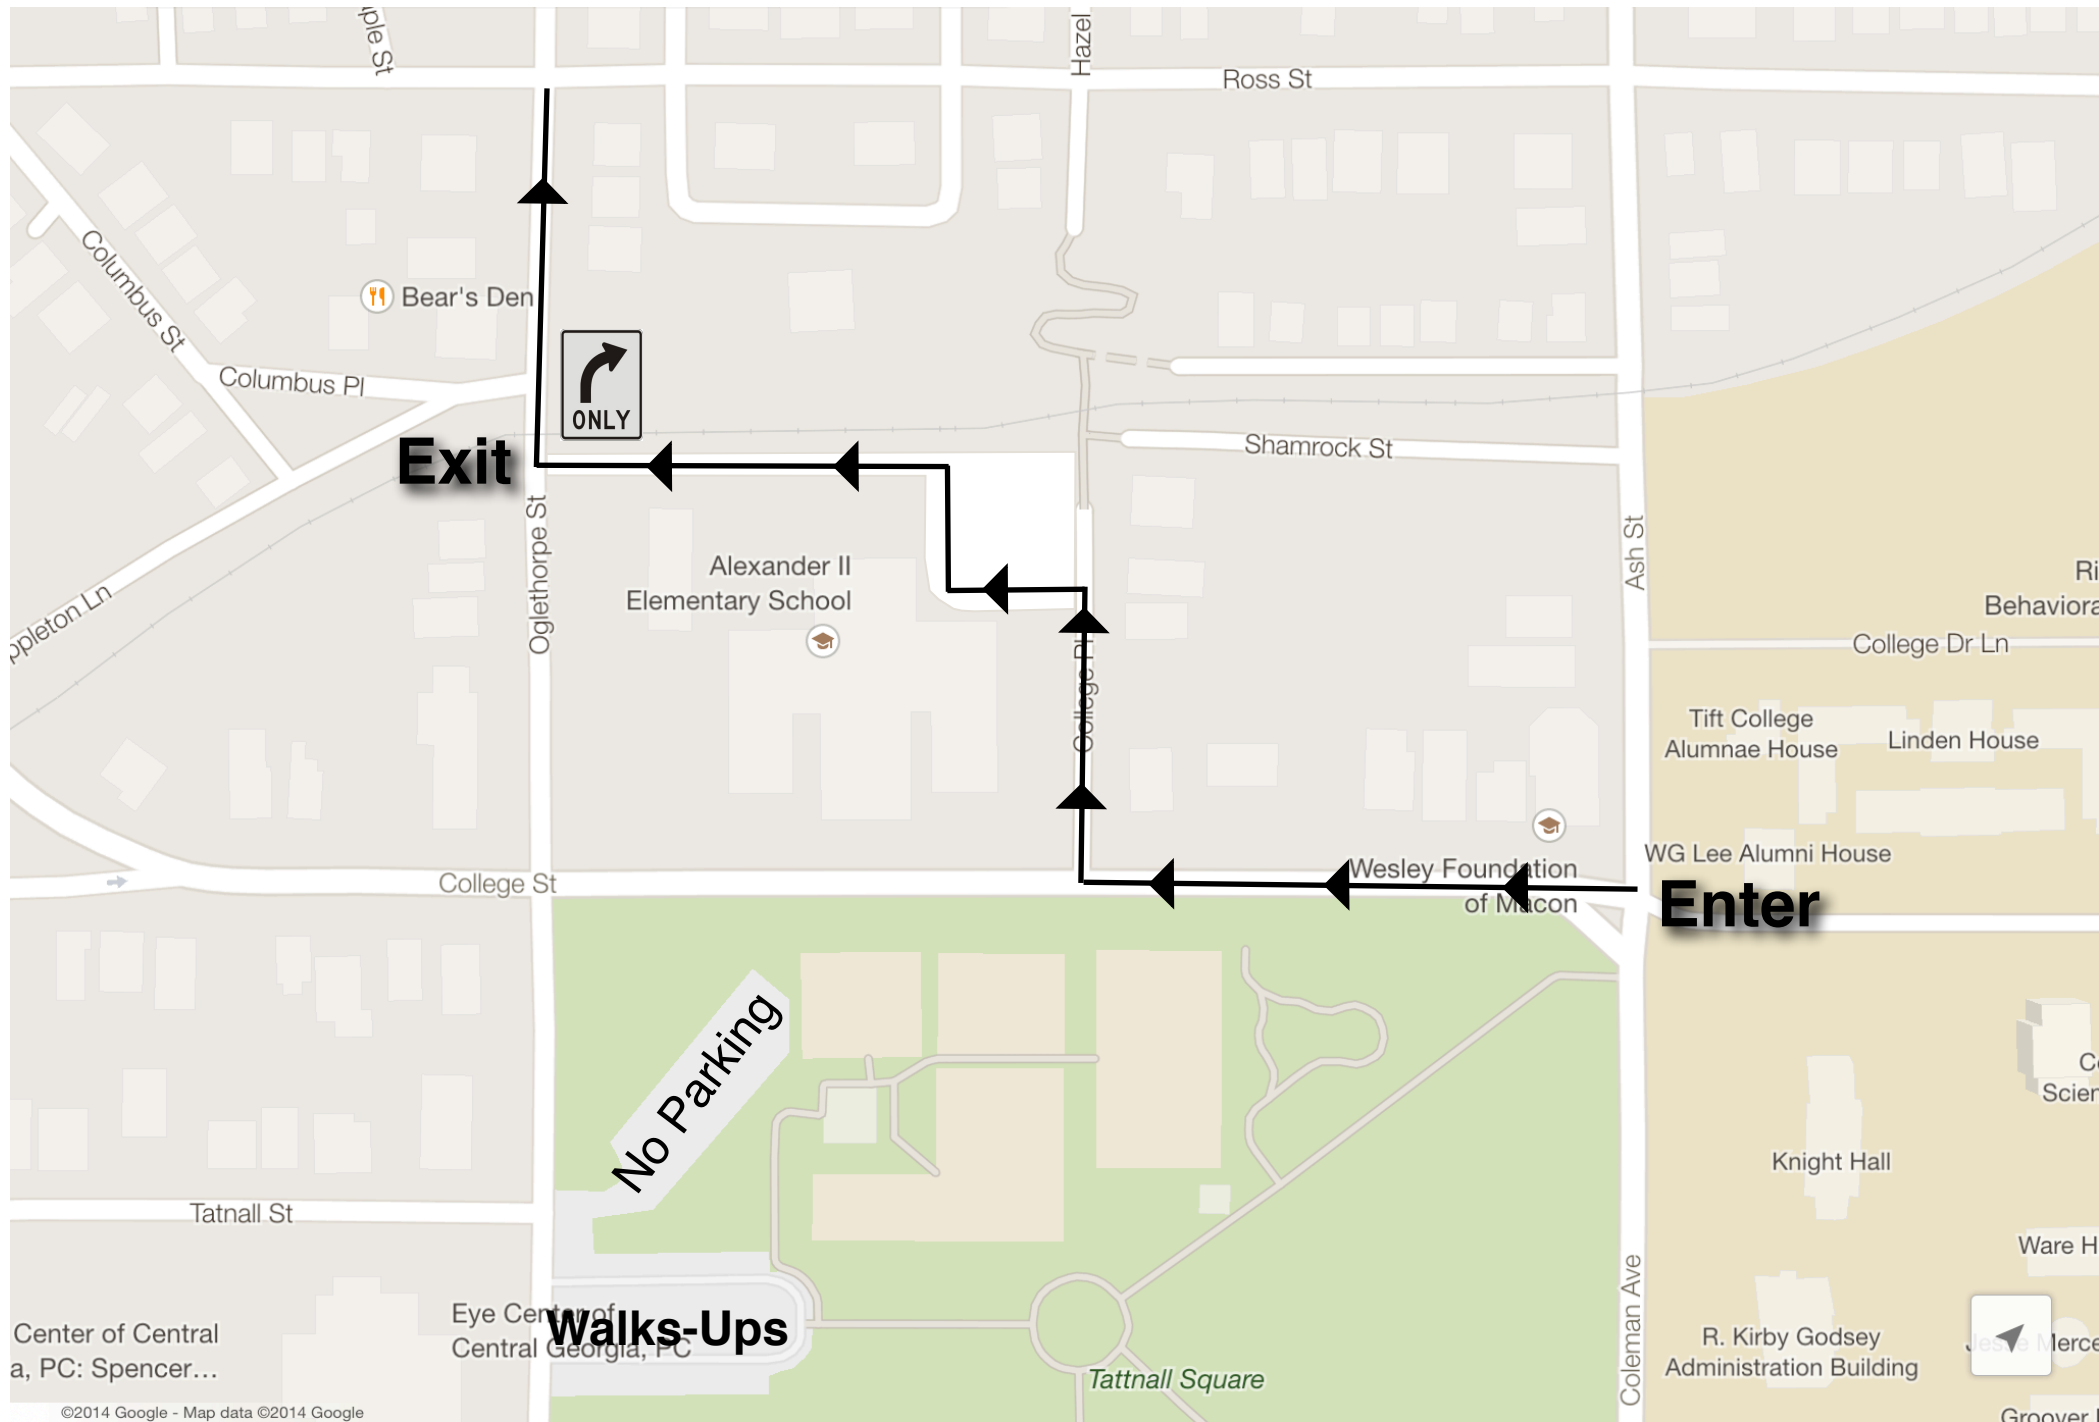

Exit

Alex II

Enter

No Parking

© 2013 Google

Google earth

1993

Imagery Date: 11/3/2013 32°49'57.66" N 83°38'44.33" W elev 439 ft eye alt 1731 ft

Exit

Enter

Walks-Ups

No Parking